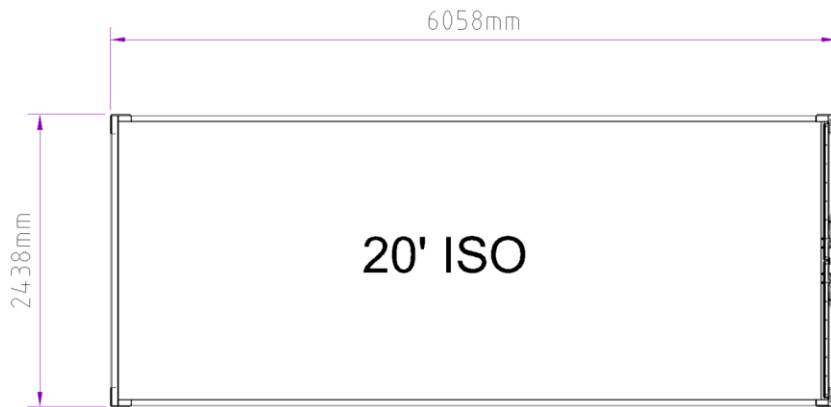

Tudor Modular

Typical 20' x 8' Storage Container

Available to hire or buy from Tudor Modular.