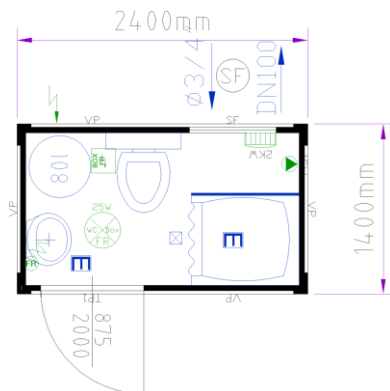

Tudor Modular

Sanitary toilet / shower box - WC 08'

- * External dimensions: L:2.400 W:1.400 H:2.540 mm
- * External colour: RAL 6005 moss green
(according to our technical description)
- * British electrics: 230V/32A/3 poles (single phase)
- * Internal finish:
 - walls: white steel
 - floor: aluminium checker plate (2+1 mm)
- Including:
 - * 1 no. door
 - * 1 no. WC complete with flushing box
 - * 1 no. shower cubicle incl. fittings and curtain
 - * 1 no. hot water boiler (80 L)
 - * 1 no. hand wash basin
 - * 1 no. metal mirror
 - * 1 no. extract fan
 - * 1 no. electrical heater (2kW)
 - * 1 no. toilet paper holder
 - * 2 no. ceiling lamps (each 25W)
 - * 1 no. pull cord light switch