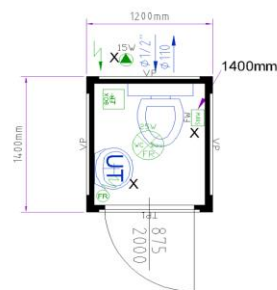

Tudor Modular

Single Mains Toilet

- * External dimensions: L:1.200 W:1.400 H:2.540 mm
- * External colour: RAL 5010 gentian blue
(according to our technical description)
- * British electrics: 230V/32A/3 poles (single phase)
- * Internal finish:
walls: white steel
floor: aluminium checker plate (2+1 mm)
- Including:
 - * 1 no. external door (without glazing) 875x2000 mm
 - * 1 no. WC complete with flushing box
 - * 1 no. wash hand basin incl. 5 litre boiler
 - * 1 no. metal mirror
 - * 1 no. metal hooks
 - * 1 no. extract fan
 - * 1 no. frost heater
 - * 1 no. toilet paper holder
 - * 1 no. ceiling light (25W)
 - * 1 no. pull cord light switch